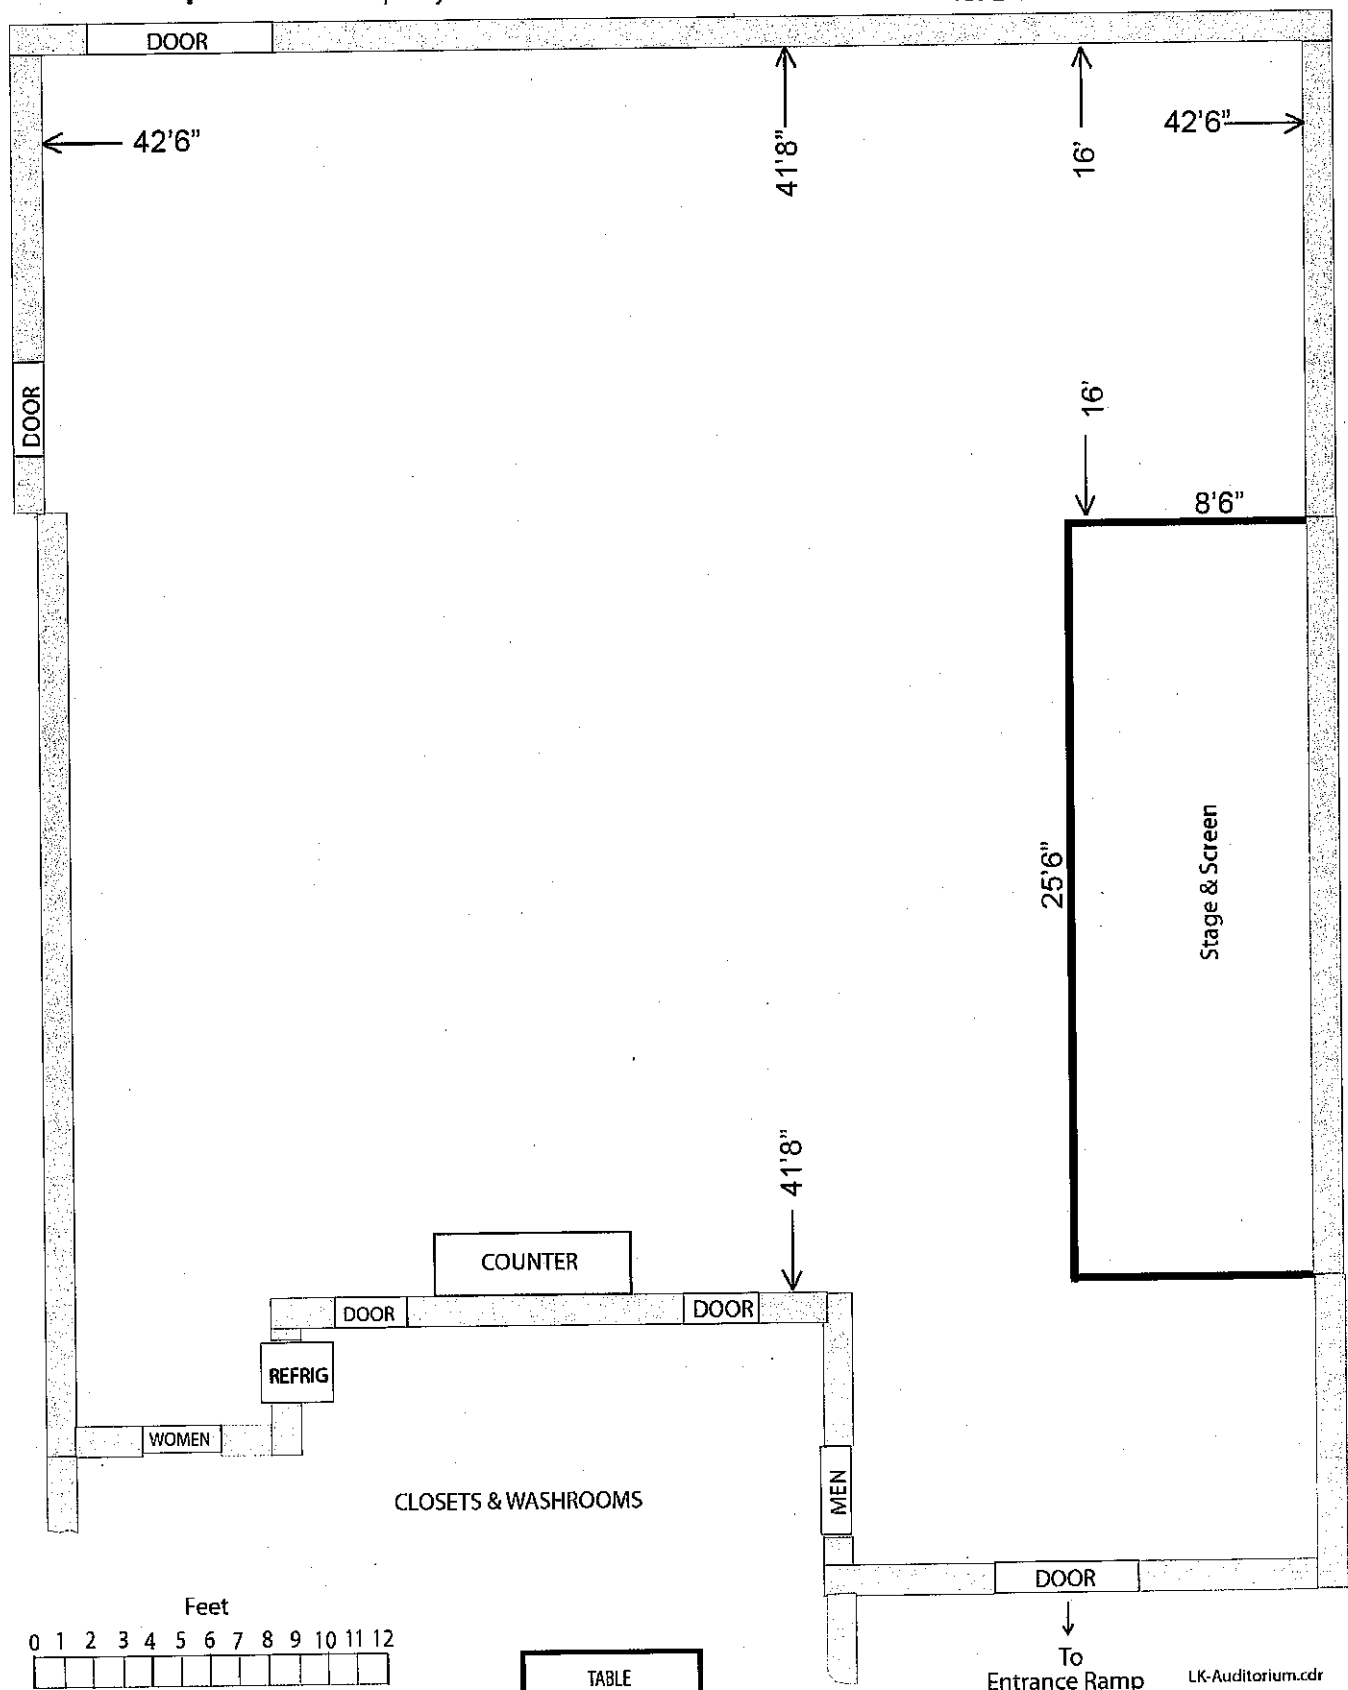

Lake Katherine The Brigid O'Malley Auditorium

rev 2 10-18-08

NORTH
↑

Capacity = 130

Nature Center

TABLE
6 ft x 30 in

To
Entrance Ramp

LK-Auditorium.cdr