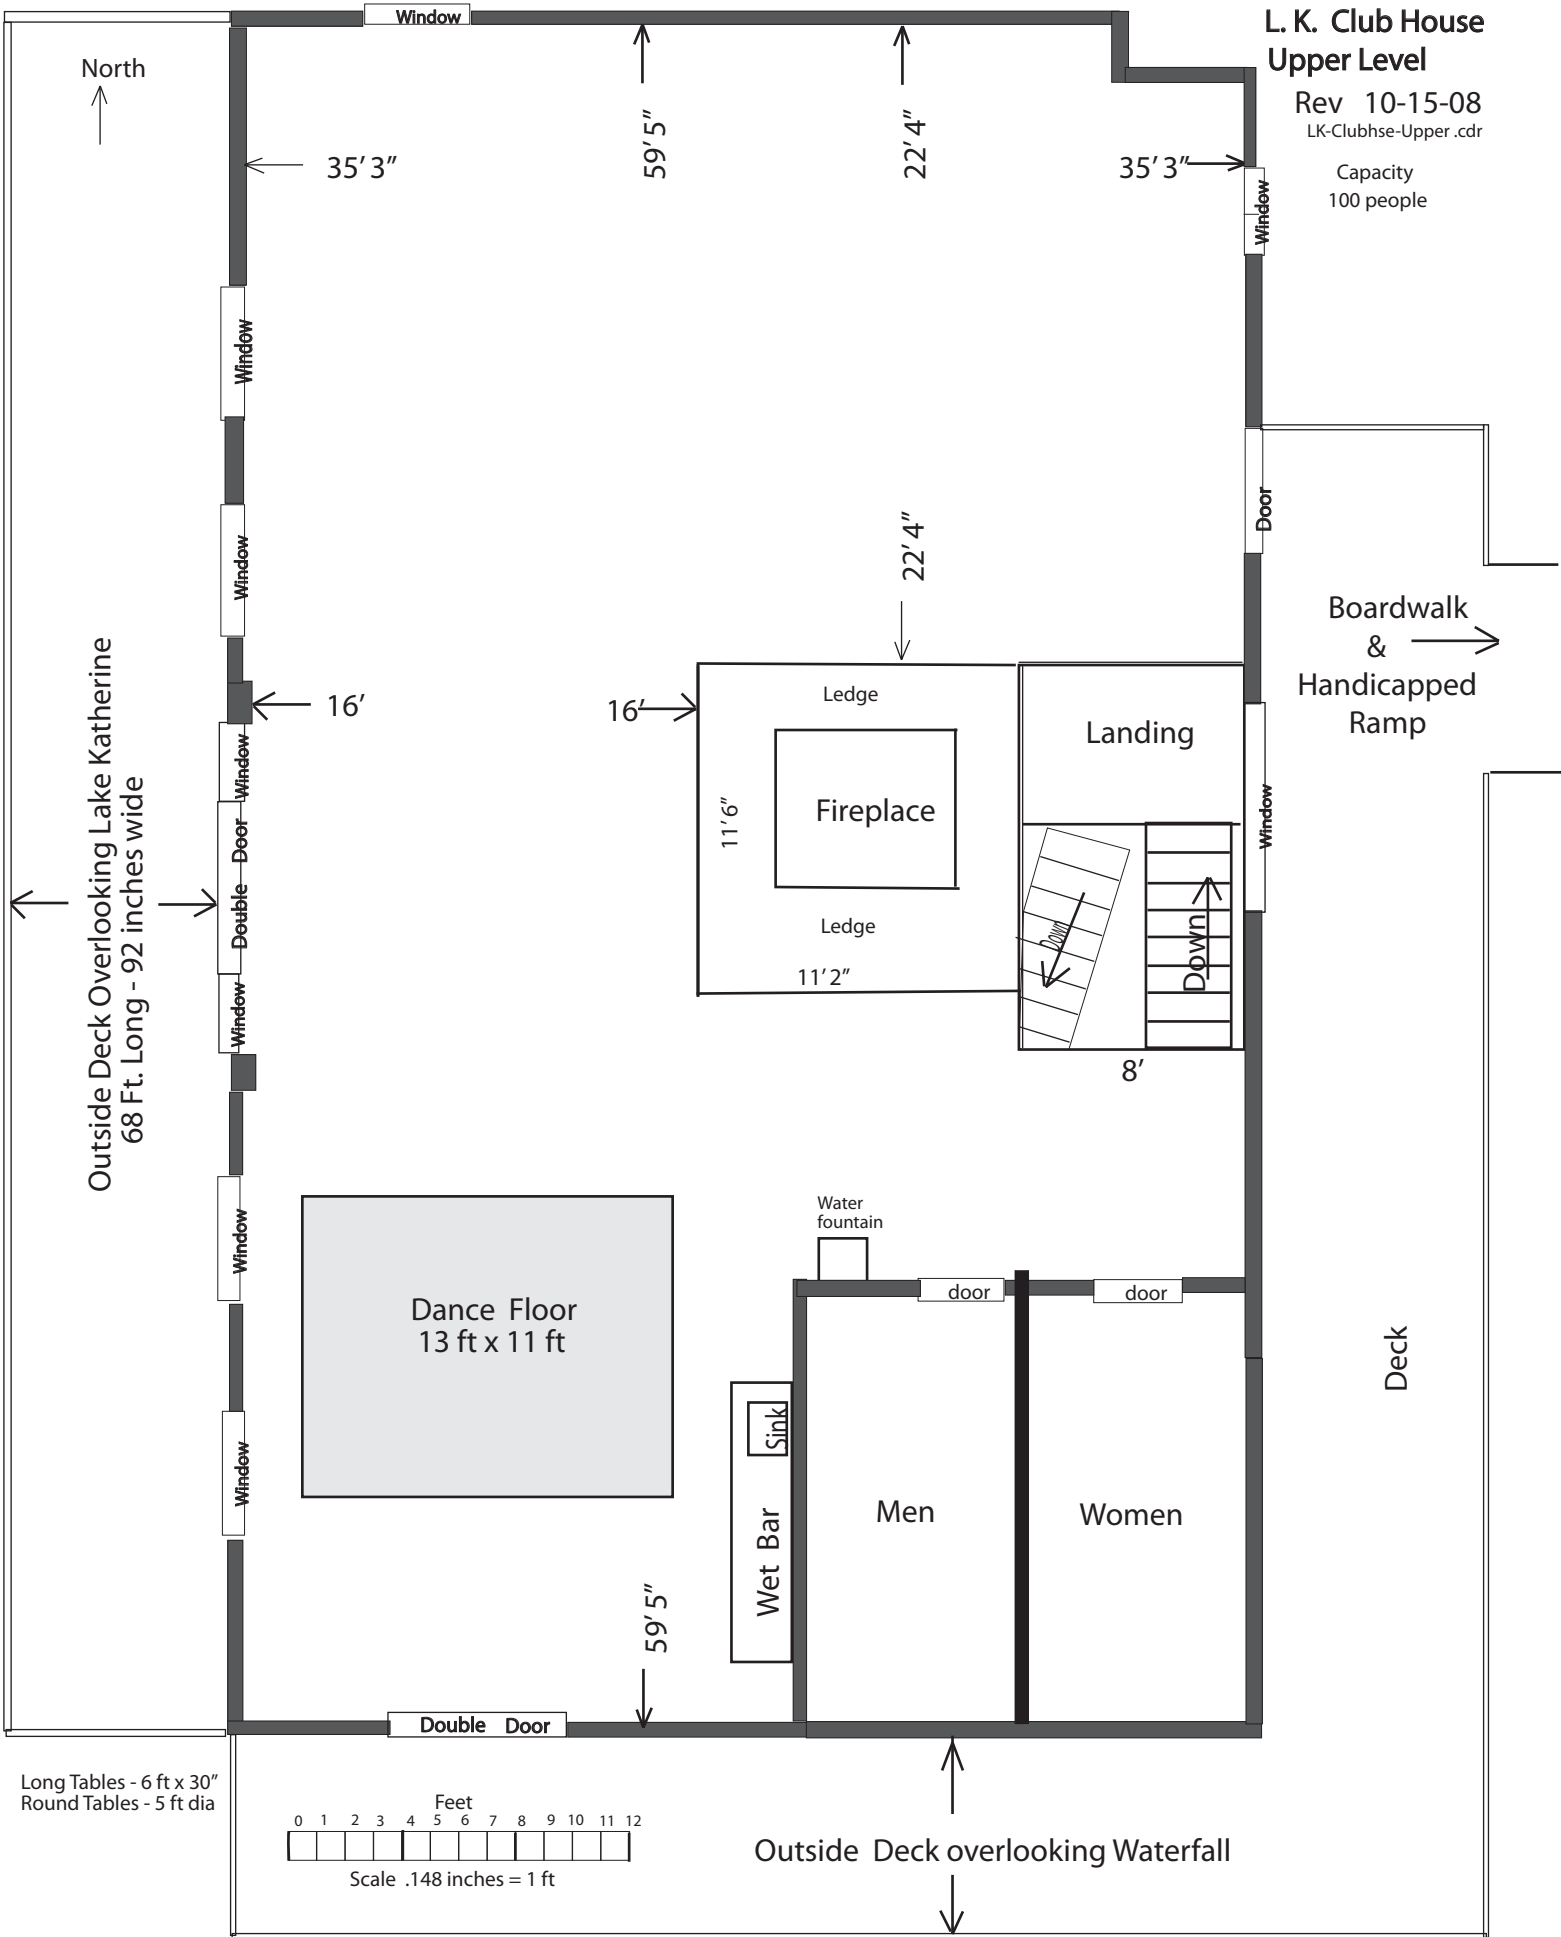

L. K. Club House
Upper Level

Rev 10-15-08

LK-Clubhse-Upper.cdr

Capacity
100 people

North

35'3"

59'5"

22'4"

35'3"

16'

16'

22'4"

Ledge

Fireplace

Ledge

11'6"

11'2"

Landing

8'

Boardwalk
&
Handicapped
Ramp

Deck

Dance Floor
13 ft x 11 ft

Water fountain

Wet Bar
Sink

Men

Women

Double Door

59'5"

door

door

Outside Deck overlooking Waterfall

Long Tables - 6 ft x 30"
Round Tables - 5 ft dia